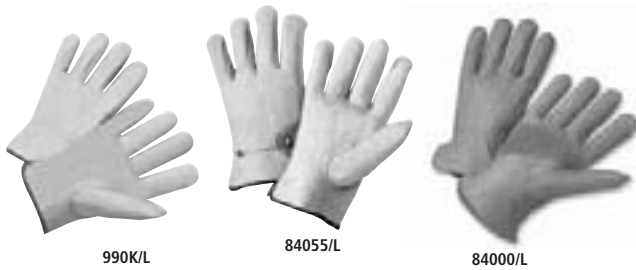

West Chester Leather Drivers Gloves

Grain Leather Drivers Glove

- Keystone Thumb
- Shirred Elastic Back

U990K/L Keystone Unl Driver Glv 1/dz

Grain Cowhide Drivers Glove

- Pull Strap On Back for Snug Fit
- Keystone Thumb

U84055/L Grain Cow Keystone BT Unl Dri 1/pr

Premium Golden Cowhide Drivers Glove

- Keystone Thumb, Full Fashion Back, Elastic Wrist
- Extra Split Leather Patch on Palm for more Protection Where you Need it

U84000/L Top Grain Cowhide Palm PA Unl Driver 1/pr